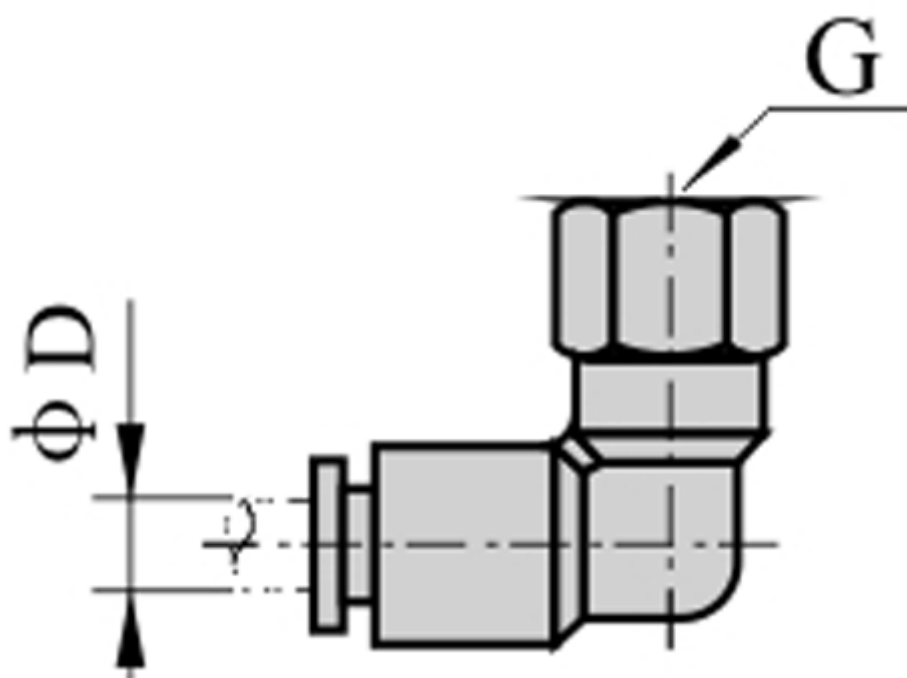

Article number: 58EPLF6M5

Description: Fitting EPLF6M5 female elbow connector
thread M5, tube diameter 6

Measures

D = 6
Thread = M5